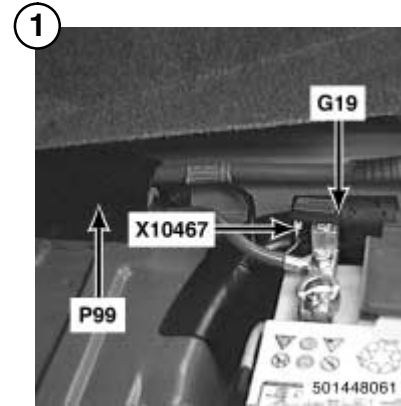

COMPONENT LOCATION VIEWS

G19
BATTERY SAFETY
TERMINAL

P99
FUSE HOLDER

X10467