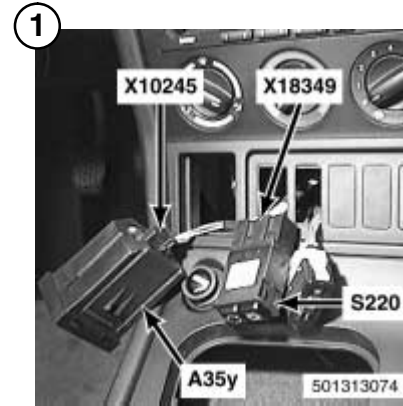

6610.2 REMOTE CONTROL ZV/DWA

Z3

01/01

6610.2 00

2001

7100.0 COMPONENT LOCATION VIEWS

A35y
BOARD COMPUTER
(BC – LOW)

S220
AIR CONDITIONING/
RECIRCULATING
SWITCH ASSEMBLY