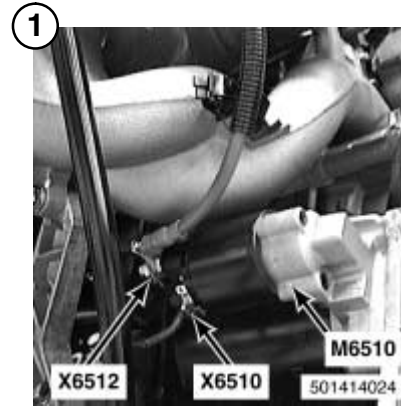

X10245
X18349

X10010
GROUND

X13004
GROUND

K46
HIGH BEAM LIGHT
RELAY

K6301w
FUEL PUMP RELAY

N17
CRASH CONTROL
MODULE

P97
AUXILIARY FUSE
BOX

X322
X1588

COMPONENT LOCATION VIEWS

M6510
STARTER

X6510
CABLE SOCKET
STARTER, TERMINAL 50

X6512
CABLE SOCKET
STARTER, TERMINAL 30

X165
GROUND

X6454
GROUND

X6455
GROUND

K25
RIGHT PARK
LIGHT/LICENSE
PLATE LIGHT
RELAY