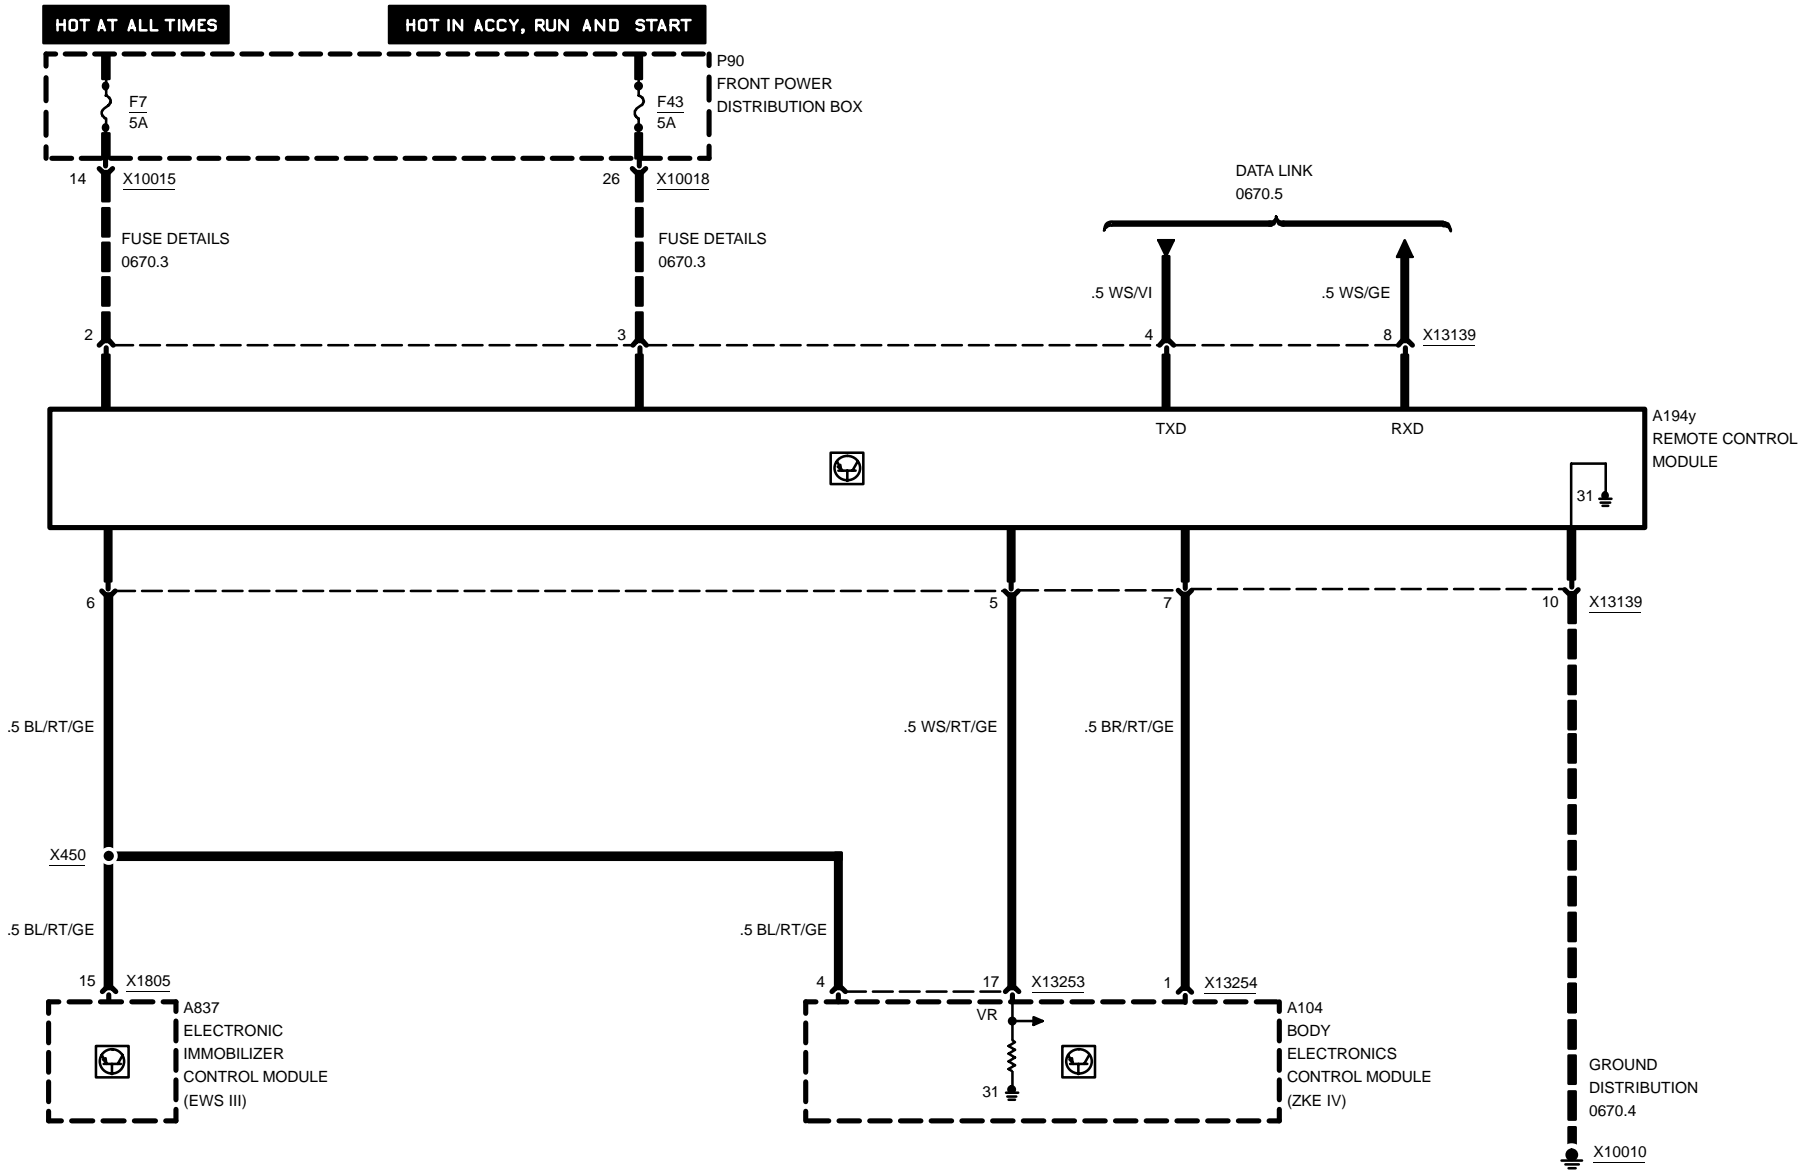

6610.2 REMOTE CONTROL ZV/DWA

Z3

01/01

6610.2 00

2001

7100.0 COMPONENT LOCATION VIEWS

A35y
BOARD COMPUTER
(BC – LOW)

S220
AIR CONDITIONING/
RECIRCULATING
SWITCH ASSEMBLY

X10245
X18349

X10010
GROUND

X13004
GROUND

K46
HIGH BEAM LIGHT
RELAY

K6301w
FUEL PUMP RELAY

N17
CRASH CONTROL
MODULE

P97
AUXILIARY FUSE
BOX

X322
X1588

COMPONENT LOCATION VIEWS

M6510
STARTER

X6510
CABLE SOCKET
STARTER, TERMINAL 50

X6512
CABLE SOCKET
STARTER, TERMINAL 30

X165
GROUND

X6454
GROUND

X6455
GROUND

K25
RIGHT PARK
LIGHT/LICENSE
PLATE LIGHT
RELAY