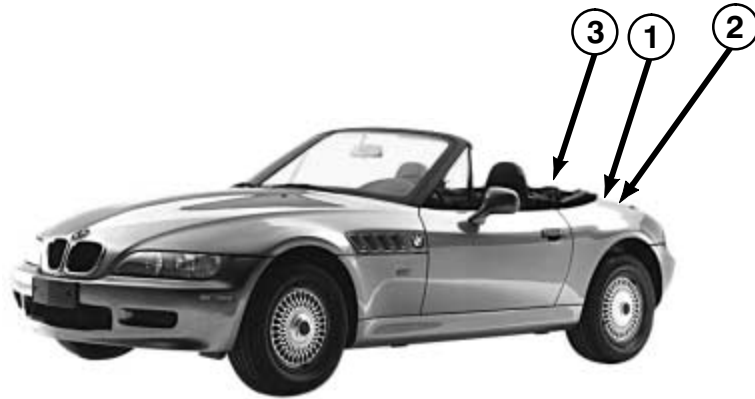

COMPONENT LOCATION VIEWS

G19
BATTERY SAFETY
TERMINAL

P99
FUSE HOLDER

X10467