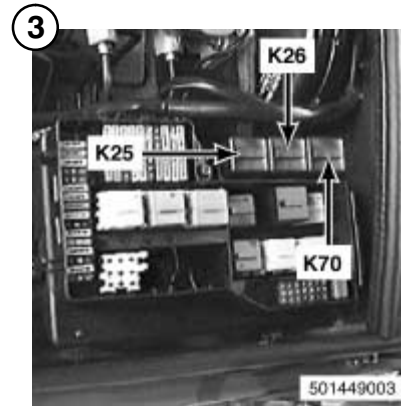

COMPONENT LOCATION VIEWS

M6510
STARTER

X6510
CABLE SOCKET
STARTER, TERMINAL 50

X6512
CABLE SOCKET
STARTER, TERMINAL 30

X165
GROUND

X6454
GROUND

X6455
GROUND

K25
RIGHT PARK
LIGHT/LICENSE
PLATE LIGHT
RELAY

K26
LEFT PARK LIGHT
RELAY

K70
CENTRAL LOCKING
LUGGAGE
COMPARTMENT
LID MOTOR RELAY
(ZV)

COMPONENT LOCATION VIEWS

G19
BATTERY SAFETY
TERMINAL

P99
FUSE HOLDER

X10467

E17
RIGHT REAR LIGHT
ASSEMBLY

G1
BATTERY