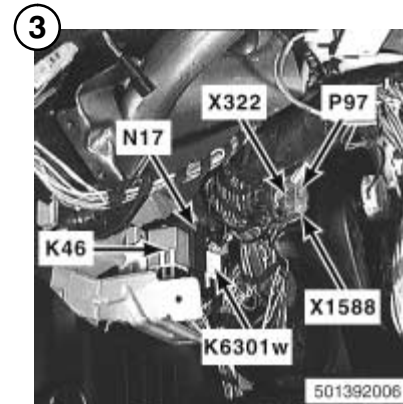

K46
HIGH BEAM LIGHT
RELAY

K6301w
FUEL PUMP RELAY

N17
CRASH CONTROL
MODULE

P97
AUXILIARY FUSE
BOX

X322
X1588