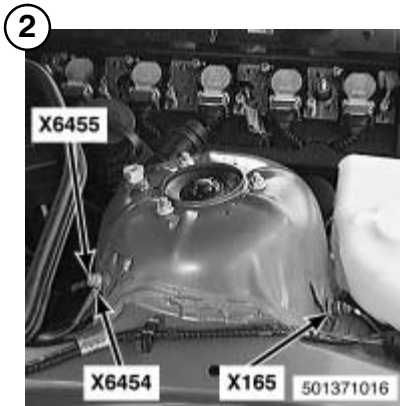

X10245
X18349

X10010
GROUND

X13004
GROUND

K46
HIGH BEAM LIGHT
RELAY

K6301w
FUEL PUMP RELAY

N17
CRASH CONTROL
MODULE

P97
AUXILIARY FUSE
BOX

X322
X1588

COMPONENT LOCATION VIEWS

M6510
STARTER

X6510
CABLE SOCKET
STARTER, TERMINAL 50

X6512
CABLE SOCKET
STARTER, TERMINAL 30

X165
GROUND

X6454
GROUND

X6455
GROUND

K25
RIGHT PARK
LIGHT/LICENSE
PLATE LIGHT
RELAY