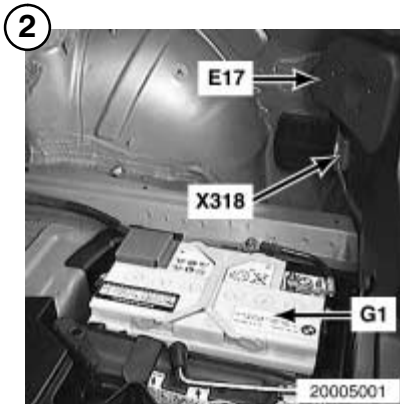

K26
LEFT PARK LIGHT
RELAY

K70
CENTRAL LOCKING
LUGGAGE
COMPARTMENT
LID MOTOR RELAY
(ZV)

COMPONENT LOCATION VIEWS

G19
BATTERY SAFETY
TERMINAL

P99
FUSE HOLDER

X10467

E17
RIGHT REAR LIGHT
ASSEMBLY

G1
BATTERY