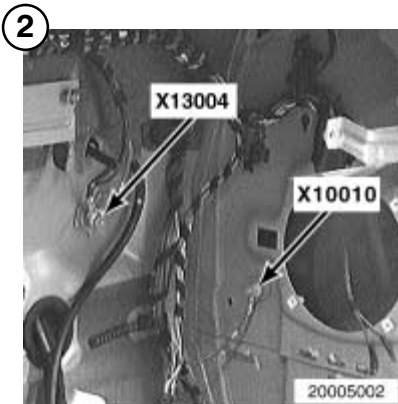

6610.2 REMOTE CONTROL ZV/DWA

Z3

01/01

6610.2 00

2001

7100.0 COMPONENT LOCATION VIEWS

A35y
BOARD COMPUTER
(BC – LOW)

S220
AIR CONDITIONING/
RECIRCULATING
SWITCH ASSEMBLY

X10245
X18349

X10010
GROUND

X13004
GROUND

K46
HIGH BEAM LIGHT
RELAY

K6301w
FUEL PUMP RELAY

N17
CRASH CONTROL
MODULE

P97
AUXILIARY FUSE
BOX

X322
X1588

COMPONENT LOCATION VIEWS

M6510
STARTER

X6510
CABLE SOCKET
STARTER, TERMINAL 50

X6512
CABLE SOCKET
STARTER, TERMINAL 30

X165
GROUND

X6454
GROUND

X6455
GROUND

K25
RIGHT PARK
LIGHT/LICENSE
PLATE LIGHT
RELAY