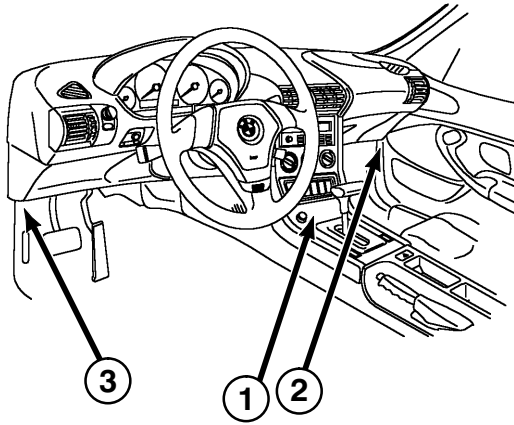

6610.2 REMOTE CONTROL ZV/DWA

Z3

01/01

6610.2 00

2001

7100.0 COMPONENT LOCATION VIEWS

A35y
BOARD COMPUTER
(BC – LOW)

S220
AIR CONDITIONING/
RECIRCULATING
SWITCH ASSEMBLY